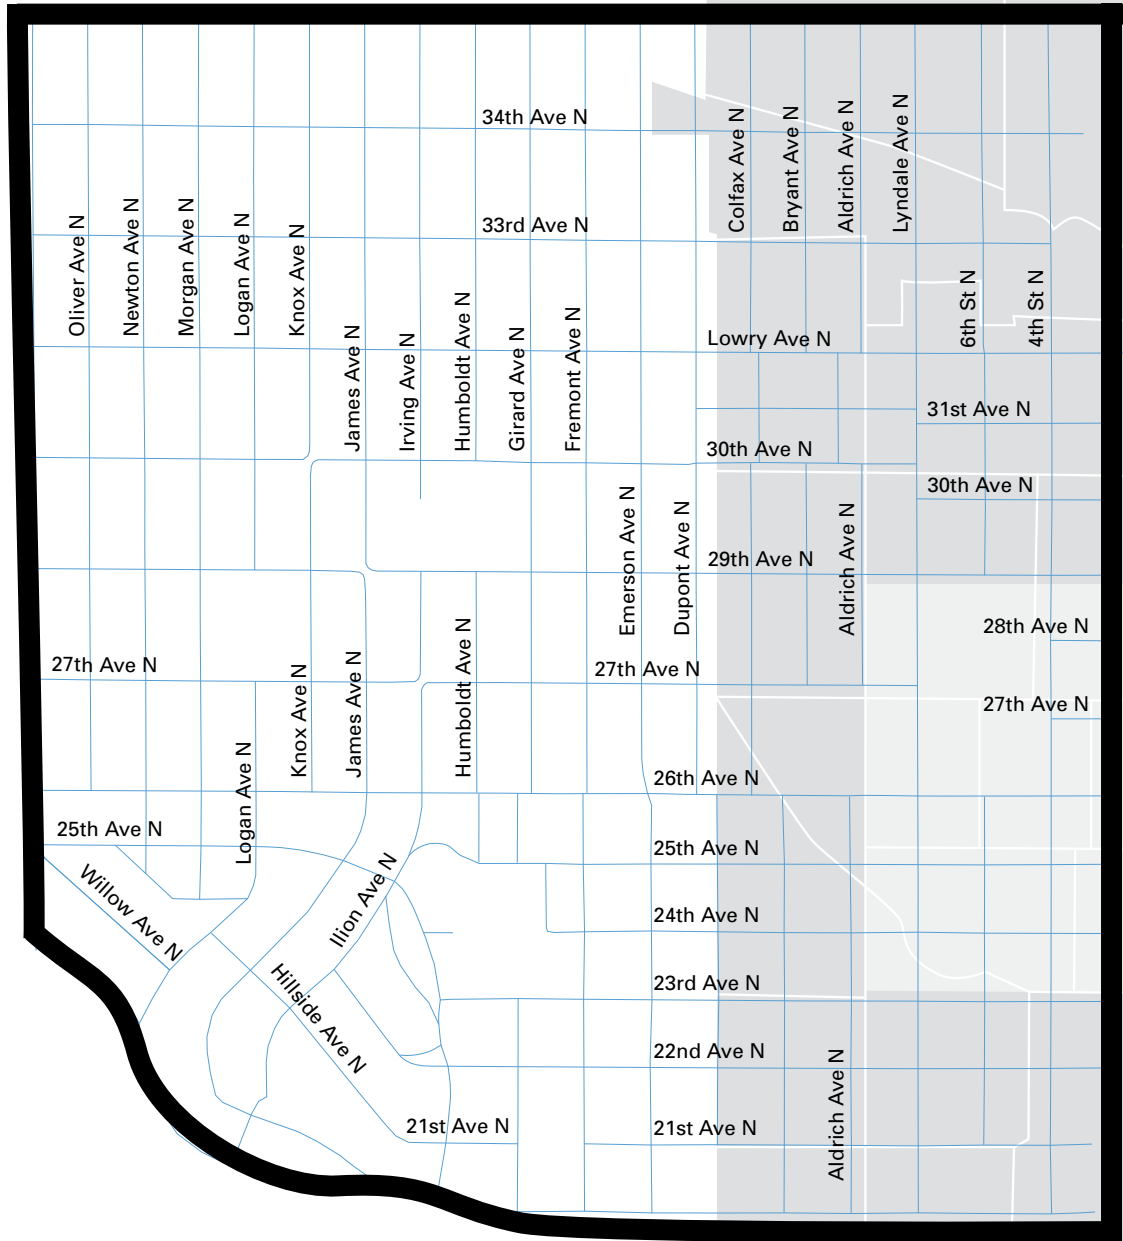

The Northside Achievement Zone Map

35th Ave N

Penn Ave N

3rd St N

W. Broadway

THE ZONE